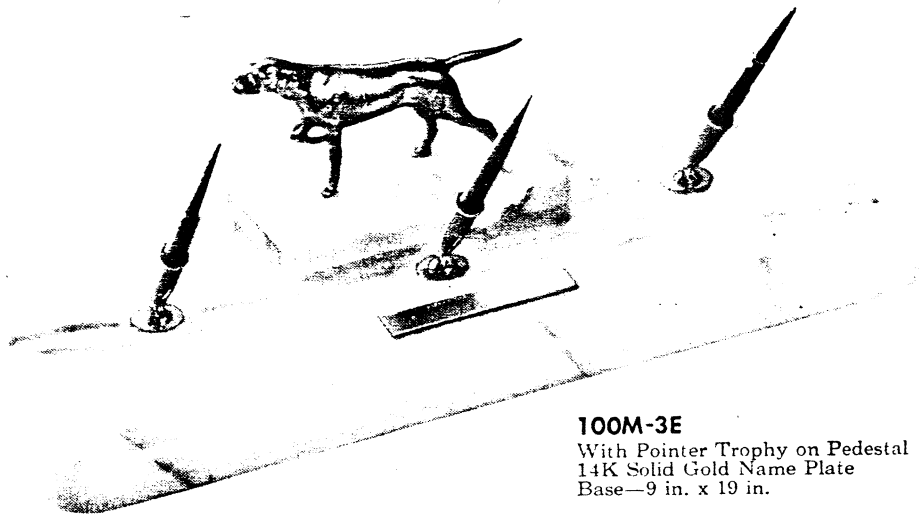

Trophy Desk Sets

SHEAFFER'S TROPHY DESK SETS are assembled on order at the factory. All trophy figures are styled by artisans and assembled by master craftsmen. Expert hand engraving adds to the distinctive appearance of these beautiful sets.

Trophies are interchangeable on standard bases 9 in. by 19 in. in MEXICAN ONYX (100M), ITALIAN MARBLE (100I), JET CRYSTAL (100J), also GREEN BRAZILIAN ONYX 8 in. by 14 in. (W82G). Just use these symbols in ordering and add the Trophy number listed below.

Delivery depends on the availability of the figures from the suppliers but the ones listed immediately below are stocked for prompt shipment. These are equipped with White Dot Pen, Pencil, Stratowriter Ballpoint, and 14K Nameplate. (See the set illustrated.)